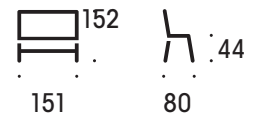

The Box Sofa ISKU

Design Ivar Gestranus & Kevin Lahtinen

29896

MATERIALS

Frame in compression moulded birch. Colour options: natural birch colour, white or black. Inner frame fabric upholstered high quality foam. Upholstery fabrics: