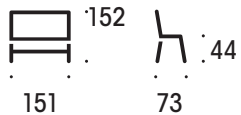

The Box Sofa ISKU

Design Ivar Gestranus & Kevin Lahtinen

29896

MATERIALS

Frame in compression moulded birch. Colour options: natural birch colour, white or black. Inner frame fabric upholstered high quality foam. Upholstery fabrics: