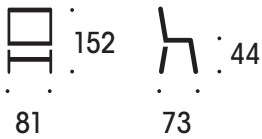

THE BOX LOUNGER

ISKU

Design Ivar Gestranius
& Kevin Lahtinen

29895

29895

MATERIALS

Frame in compression moulded birch, colour options: birch natural colour, painted black or white. Inner frame in high quality foam upholstered in fabric. Lacquered tubular steel, wooden legs or swivel base in metal. Base colours: painted black, painted white. Wooden legs available with birch natural colour also.