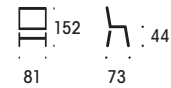

THE BOX LOUNGER

ISKU

Design Ivar Gestranius
& Kevin Lahtinen

29895

29895

MATERIALS

Frame in compression moulded birch, colour options: birch natural colour, painted black or white. Inner frame in high quality foam upholstered in fabric. Lacquered tubular steel, wooden legs or swivel base in metal. Base colours: painted black, painted white. Wooden legs available with birch natural colour also.