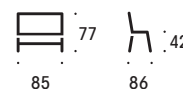

SYKE

Design Mikko Laakkonen

ISKU

3725

3725

3725

3725

3725

3725 Coffee table

MATERIALS

Metal legs: graphite, silver, chrome, black or white.
Upholstery: fabric.

MORE INFORMATION

Colour options for the table are: black, white, grey, yellow, blue, green and red. The table has a magazine stand that follows the edge of the backrest, where the magazines can be laid out nicely. Available antimicrobial.