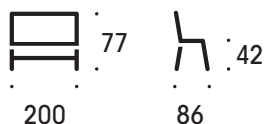

SYKE

Design Mikko Laakkonen

ISKU

3725

3725

3725

3725

3725

3725 Coffee table

MATERIALS

Metal legs: graphite, silver, chrome, black or white.
Upholstery: fabric.

MORE INFORMATION

Colour options for the table are: black, white, grey, yellow, blue, green and red. The table has a magazine stand that follows the edge of the backrest, where the magazines can be laid out nicely. Available antimicrobial.