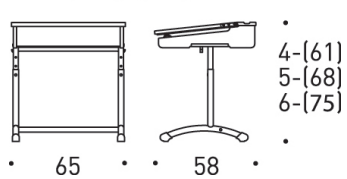

Prima 1132, 4-6