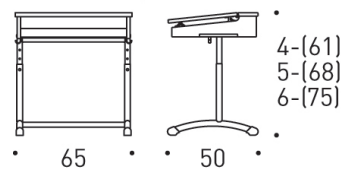

## MORE INFORMATION

Carefully planned details such as the safety margin of the tilting lids, bag hooks, chair attachment and foot design all guarantee operational comfort, safety and easy cleaning. The height for the height adjustable frame for the tables 1130 and 1131 is according 5,6 and 7. For the Prima table 1126, 1128 and 1132 is the height for the adjustable frame according to 4,5 and 6. The Prima pupile chairs have correspondingly height adjustment alternatives. The pupil tables Prima 1131, and Prima 1128 with casted edge strip have integrated penn compartments and paper stop. Available antimicrobial.

## MEASURES

level top	compartment
Prima 1131  700 x 600*	Prima 1132  650 x 580*
Prima 1130  700 x 500	Prima 1128  650 x 500*
*tilting top	Prima 1126  600 x 500

Prima 1126, 4-6

Prima 1128, 4-6

Prima 1130, 5-7