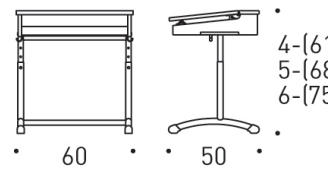

## MORE INFORMATION

Carefully planned details such as the safety margin of the tilting lids, bag hooks, chair attachment and foot design all guarantee operational comfort, safety and easy cleaning. The height for the height adjustable frame for the tables 1130 and 1131 is according 5,6 and 7. For the Prima table 1126, 1128 and 1132 is the height for the adjustable frame according to 4,5 and 6. The Prima pupile chairs have correspondingly height adjustment alternatives. The pupil tables Prima 1131, and Prima 1128 with casted edge strip have integrated penn compartments and paper stop. Available antimicrobial.

## MEASURES

level top	compartment
Prima 1131  700 x 600*	Prima 1132  650 x 580*
Prima 1130  700 x 500	Prima 1128  650 x 500*
*tilting top	Prima 1126  600 x 500

Prima 1126, 4-6

Prima 1128, 4-6

Prima 1130, 5-7