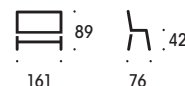

LOGO

Design Raimo Räsänen

ISKU

3727

MATERIALS

Upholstery: fabric or leather. Armrest: beech, birch, oak, steined beech, laminate (12 laminate colour). Metallic frame: graphite, silver, chrome, black or white.