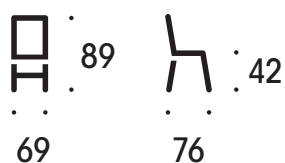

LOGO

Design Raimo Räsänen

ISKU

3727

MATERIALS

Upholstery: fabric or leather. Armrest: beech, birch, oak, steined beech, laminate (12 laminate colour). Metallic frame: graphite, silver, chrome, black or white.