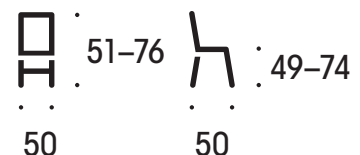

MORE INFORMATION

ILOA+ and ILOA One are also available in ILOA+ Junior, ILOA One Junior and ILOA Joy Junior versions, each with two gas spring options (S and M) that are suitable for children. The junior-version upholstery alternatives are Fame and Stamskin Top. Fame standard colours are black (60999), grey (60003), orange (63016) and Stamskin Top standard colour black (56024/00002).