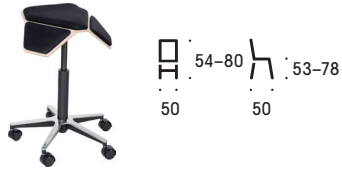

ILOA Office chairs

ISKU

Design Jonas Hakaniemi

29901 ILOA +