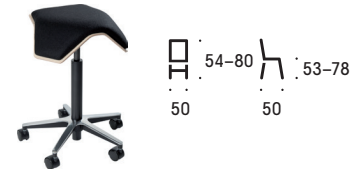

29902 ILOA One