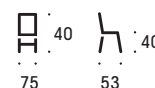

MATERIALS

Metallic parts: graphite, silver, chrome, black or white. Upholstery: fabric and leather.

MORE INFORMATION

The product family consists of an easy chair and sofa for 2-p and 3-p with or without armrest, bench for 1 p and 2 p and the coffee table Sigur. The coffee table is available with table tops in different sizes and materials, height 44 and 56 cm. The seating furnitures are available with felted pads. Available antimicrobial. See also Sigur tables.