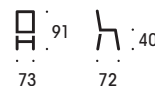

SIGUR

Design Saara Renvall

ISKU

3744

3744

3744

3744

3744

MATERIALS

Metallic parts: graphite, silver, chrome, black or white. Upholstery: fabric and leather.

MORE INFORMATION

The product family consists of an easy chair and sofa for 2-p and 3-p with or without armrest, bench for 1 p and 2 p and the coffee table Sigur. The coffee table is available with table tops in different sizes and materials, height 44 and 56 cm. The seating furnitures are available with felted pads. Available antimicrobial. See also Sigur tables.