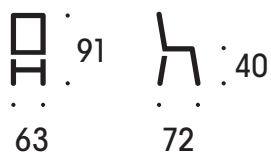

SIGUR

Design Saara Renvall

ISKU

3744

3744

3744

3744

3744

MATERIALS

Metallic parts: graphite, silver, chrome, black or white. Upholstery: fabric and leather.

MORE INFORMATION

The product family consists of an easy chair and sofa for 2-p and 3-p with or without armrest, bench for 1 p and 2 p and the coffee table Sigur. The coffee table is available with table tops in different sizes and materials, height 44 and 56 cm. The seating furnitures are available with felted pads. Available antimicrobial. See also Sigur tables.