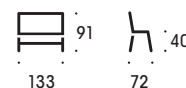

SIGUR

Design Saara Renvall

ISKU

3744

3744

3744

3744

3744

MATERIALS

Metallic parts: graphite, silver, chrome, black or white. Upholstery: fabric and leather.

MORE INFORMATION

The product family consists of an easy chair and sofa for 2-p and 3-p with or without armrest, bench for 1 p and 2 p and the coffee table Sigur. The coffee table is available with table tops in different sizes and materials, height 44 and 56 cm. The seating furnitures are available with felted pads. Available antimicrobial. See also Sigur tables.