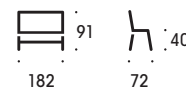

SIGUR

Design Saara Renvall

ISKU

3744

3744

3744

3744

3744

MATERIALS

Metallic parts: graphite, silver, chrome, black or white. Upholstery: fabric and leather.

MORE INFORMATION

The product family consists of an easy chair and sofa for 2-p and 3-p with or without armrest, bench for 1 p and 2 p and the coffee table Sigur. The coffee table is available with table tops in different sizes and materials, height 44 and 56 cm. The seating furnitures are available with felted pads. Available antimicrobial. See also Sigur tables.