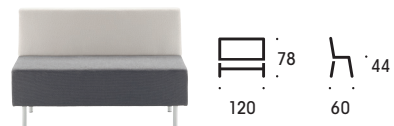

KAARI

Design Henri Halla-aho

ISKU

MATERIALS

Upholstery: fixed fabric upholstery.
Metallic parts: silver, graphite grey, chrome, black or white.

MORE INFORMATION

Allows for different entireties to be created by combining straight and curved elements. The curved elements are 160 cm wide and straight elements are 120 cm wide.
Available antimicrobial.

KAARI

Design Henri Halla-aho

ISKU

3711

3711

3711

3711

Drawing board