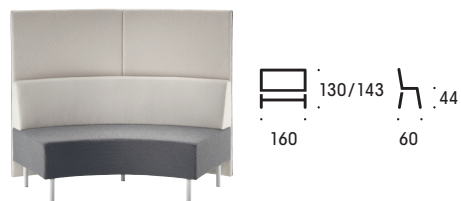

KAARI

Design Henri Halla-aho

ISKU

MATERIALS

Upholstery: fixed fabric upholstery.
Metallic parts: silver, graphite grey, chrome, black or white.

MORE INFORMATION

Allows for different entireties to be created by combining straight and curved elements. The curved elements are 160 cm wide and straight elements are 120 cm wide.
Available antimicrobial.

KAARI

Design Henri Halla-aho

ISKU

3711

3711

3711

3711

Drawing board